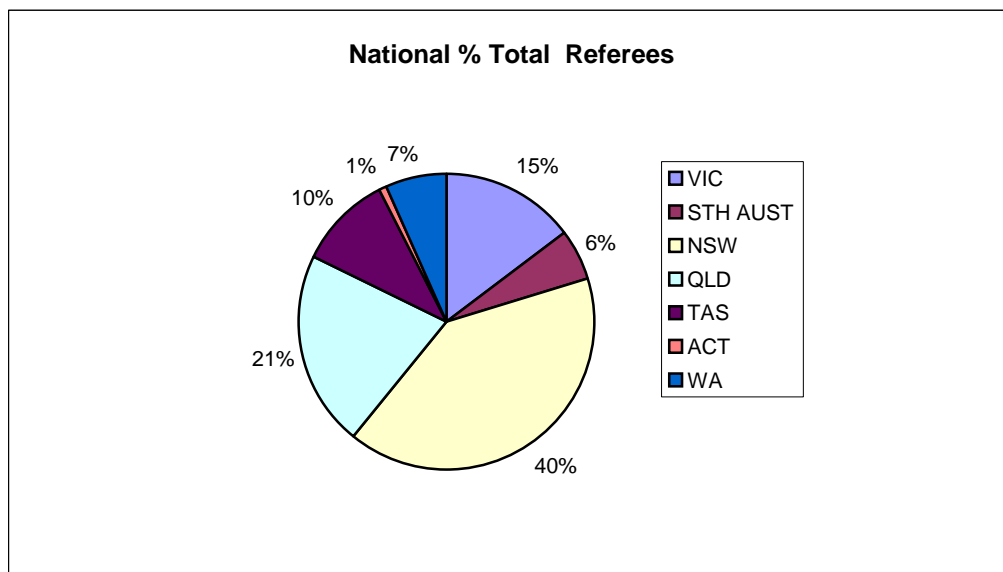

ABSC – NATIONAL REFEREES

CLASSIFICATION STATUS (Member Referees)

February, 2008

STATE	Total # Referees	Class 3	Class 2	Class 1
VIC	24	79%	13%	8%
STH AUST	9	56%	33%	11%
NSW	66	76%	18%	6%
QLD	35	83%	3%	14%
TAS	17	59%	29%	12%
ACT	1	100%	0%	0%
WA	11	73%	18%	9%
TOTAL in AUSTRALIA	163	75%	16%	9%

ACTIVE EXAMINERS	
VIC	2
STH AUST	1
NSW	3
QLD	1
TAS	2
WA	1
TOTAL	10

Prepared by John Ivett
Director of Referees, Vic